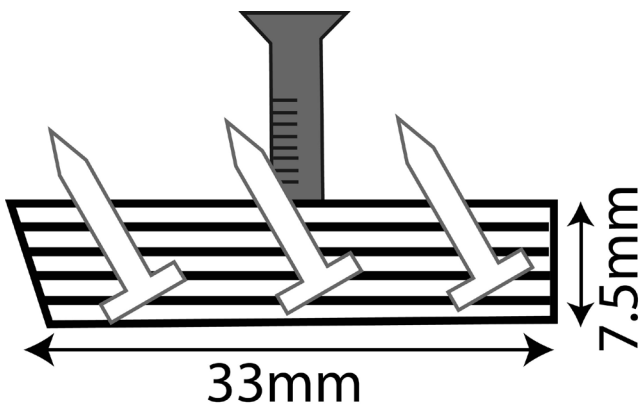

CNZ TRI TACK

Offers a full 3 rows of pins set in a 33 mm wide plywood strip.

An economical alternative to double stripping and full width commercial carpet strip.

Provides extra insurance on difficult residential installations