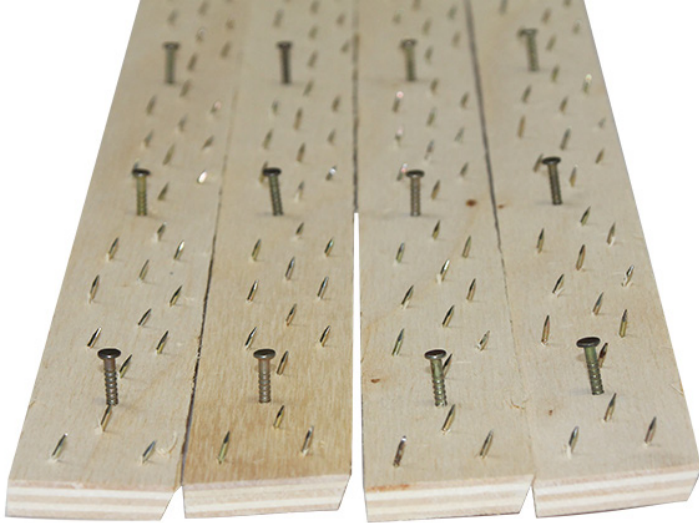

CNZ TRI TACK

Offers a full 3 rows of pins set in a 33 mm wide plywood strip.

An economical alternative to double stripping and full width commercial carpet strip.

Provides extra insurance on difficult residential installations